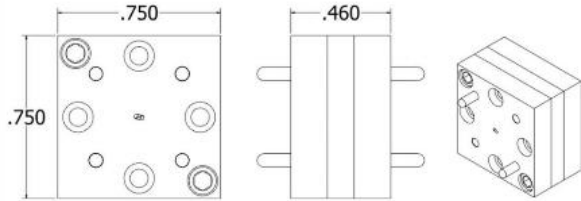

**Model: FR43**  
**Flange: WR-4.3**

Specifications	
Frequency (GHz)	170-260
Insertion Loss (dB, typ)	2.0
Insertion Loss (dB, max)	4.0
Isolation (dB, min)	18
VSWR (max)	1.5:1

20 S Roanoke St, Ste 202  
 Fincastle, VA 24090