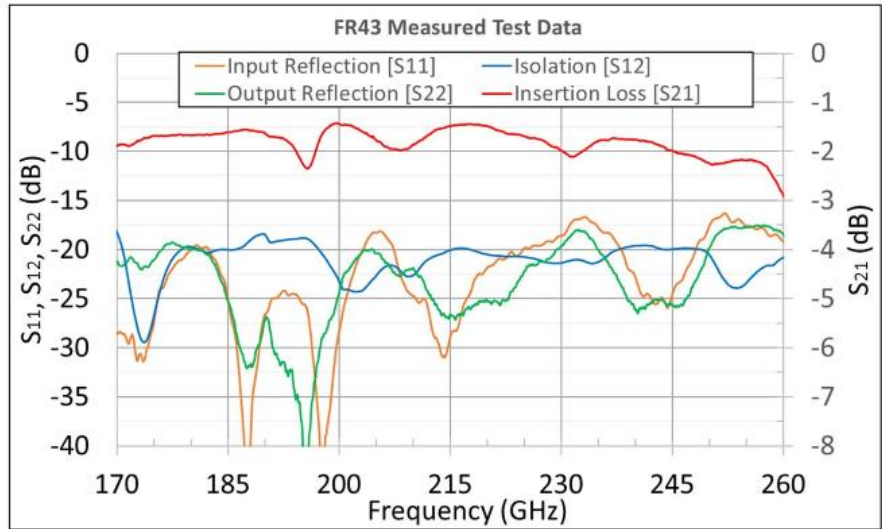

**Model: FR43**  
**Flange: WR-4.3**

Specifications	
Frequency (GHz)	170-260
Insertion Loss (dB, typ)	2.0
Insertion Loss (dB, max)	4.0
Isolation (dB, min)	18
VSWR (max)	1.5:1

20 S Roanoke St, Ste 202  
 Fincastle, VA 24090