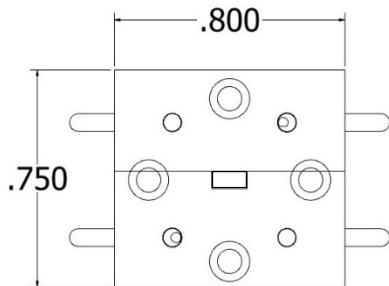

## Specifications

Frequency (GHz)	71-76
Insertion Loss (dB, typ)	0.4
Insertion Loss (dB, max)	0.6
Isolation (dB, min)	20
VSWR (max)	1.3:1