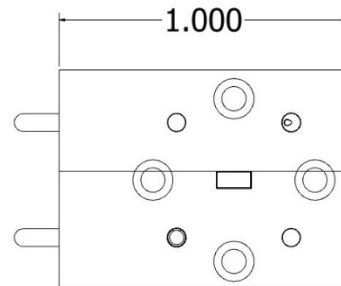

## Specifications

Frequency (GHz)	71-76
Insertion Loss (dB, typ)	0.4
Insertion Loss (dB, max)	0.6
Isolation (dB, min)	20
VSWR (max)	1.3:1