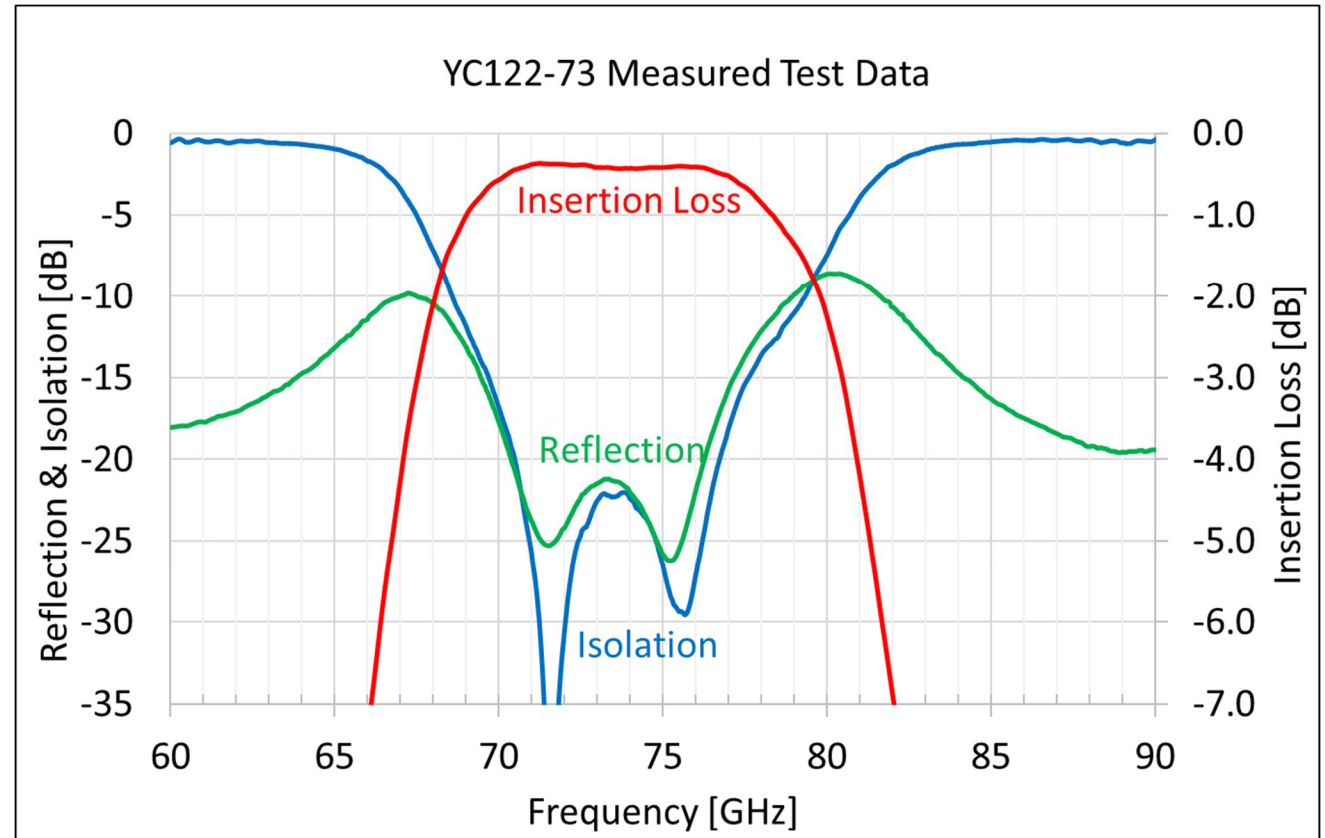

## Specifications

Frequency (GHz)	71-76
Insertion Loss (dB, typ)	0.4
Insertion Loss (dB, max)	0.6
Isolation (dB, min)	20
VSWR (max)	1.3:1