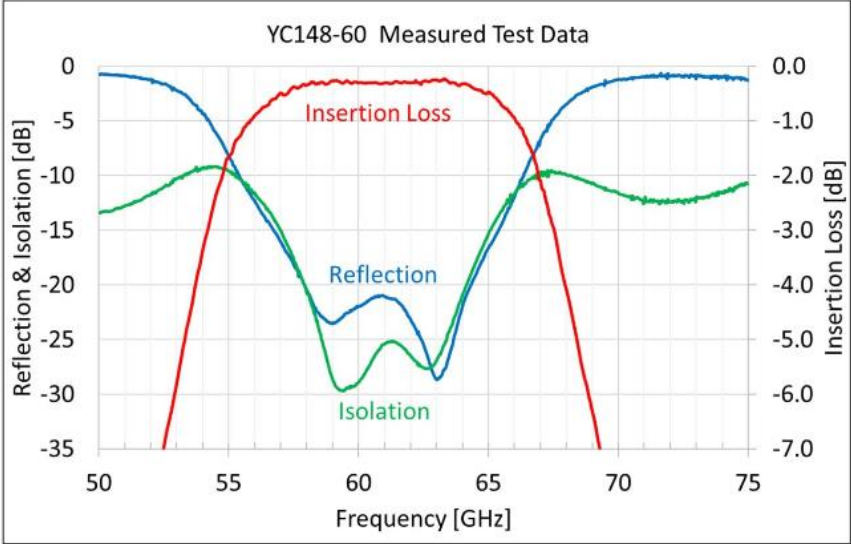

Model: YC148-60

Flange: WR-15

Specifications	
Frequency (GHz)	58-64
Insertion Loss (dB, typ)	0.3
Insertion Loss (dB, max)	0.5
Isolation (dB, min)	20
VSWR (max)	1.3:1

20 S Roanoke St, Ste 202
Fincastle, VA 24090