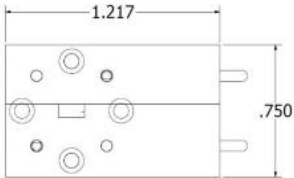

Model: YC148-60

Flange: WR-15

Specifications	
Frequency (GHz)	58-64
Insertion Loss (dB, typ)	0.3
Insertion Loss (dB, max)	0.5
Isolation (dB, min)	20
VSWR (max)	1.3:1

20 S Roanoke St, Ste 202
Fincastle, VA 24090