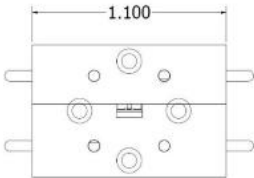

Model: YC148-60

Flange: WR-15

Specifications	
Frequency (GHz)	58-64
Insertion Loss (dB, typ)	0.3
Insertion Loss (dB, max)	0.5
Isolation (dB, min)	20
VSWR (max)	1.3:1

20 S Roanoke St, Ste 202
Fincastle, VA 24090